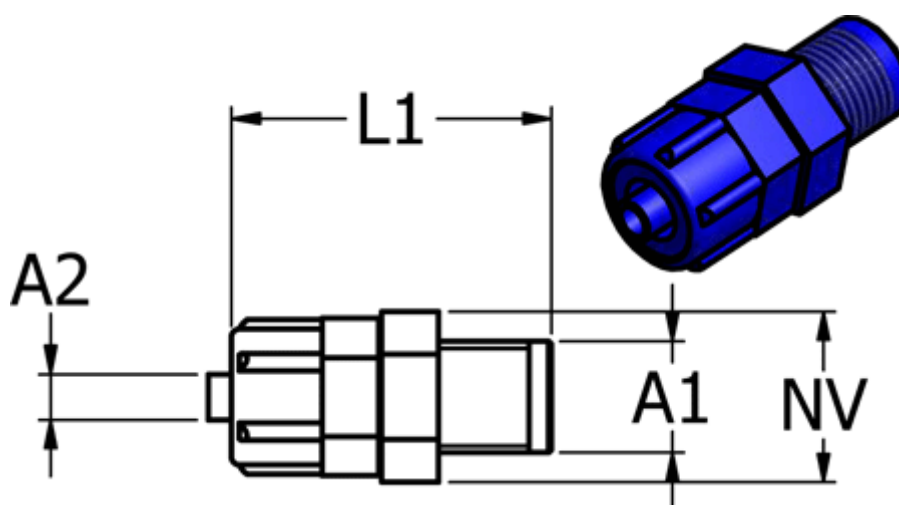

Article number: 58611652

Description: Push-on fitting POM 11.652, Ø8/6-G 1/8"
Straight plastic union, blue

Measures

For hose A2	= 8/6
L1	= 29.5
NV	= 13
Thread A1	= G 1/8"